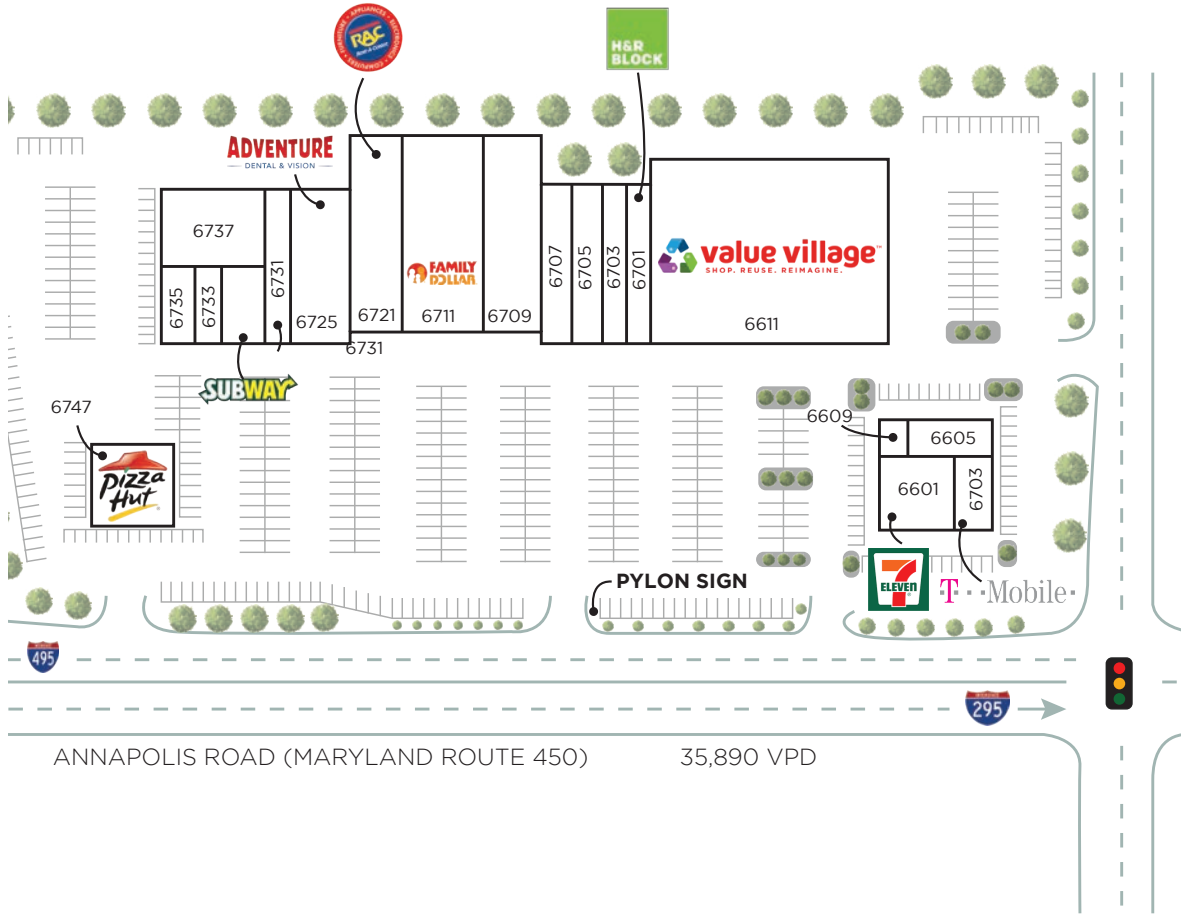

CRESTVIEW SQUARE SHOPPING CENTER

LANDOVER HILLS, MD | 6611-6674 ANNAPOLIS ROAD

SITE PLAN

UNIT	SF	TENANT
Unit 6601	1,478	7-11
Unit 6603	2,942	T-Mobile
Unit 6605	1,465	America's Best Wings
Unit 6609	414	Landover Hills Police Office
Unit 6611	23,400	Value Village
Unit 6701	1,908	H&R Block
Unit 6703	1,662	Alisha's Hair Braiding
Unit 6705	2,211	La Estancia Restaurante
Unit 6707	2,212	Crestview Wine & Spirits
Unit 6709	6191	New Star Beauty
Unit 6711	8,500	Family Dollar
Unit 6721	5,444	Rent-A-Center
Unit 6725	3,454	Adventure Dental
Unit 6729	1,681	Asian Cafe
Unit 6737	3,250	New Solid Rock Church
Unit 6731	1,514	Subway
Unit 6733	774	Luna Nails
Unit 6735	968	Salon Y Barberia
Unit 6737	3,250	New Solid Rock Church
Unit 6747	3,225	Pizza Hut